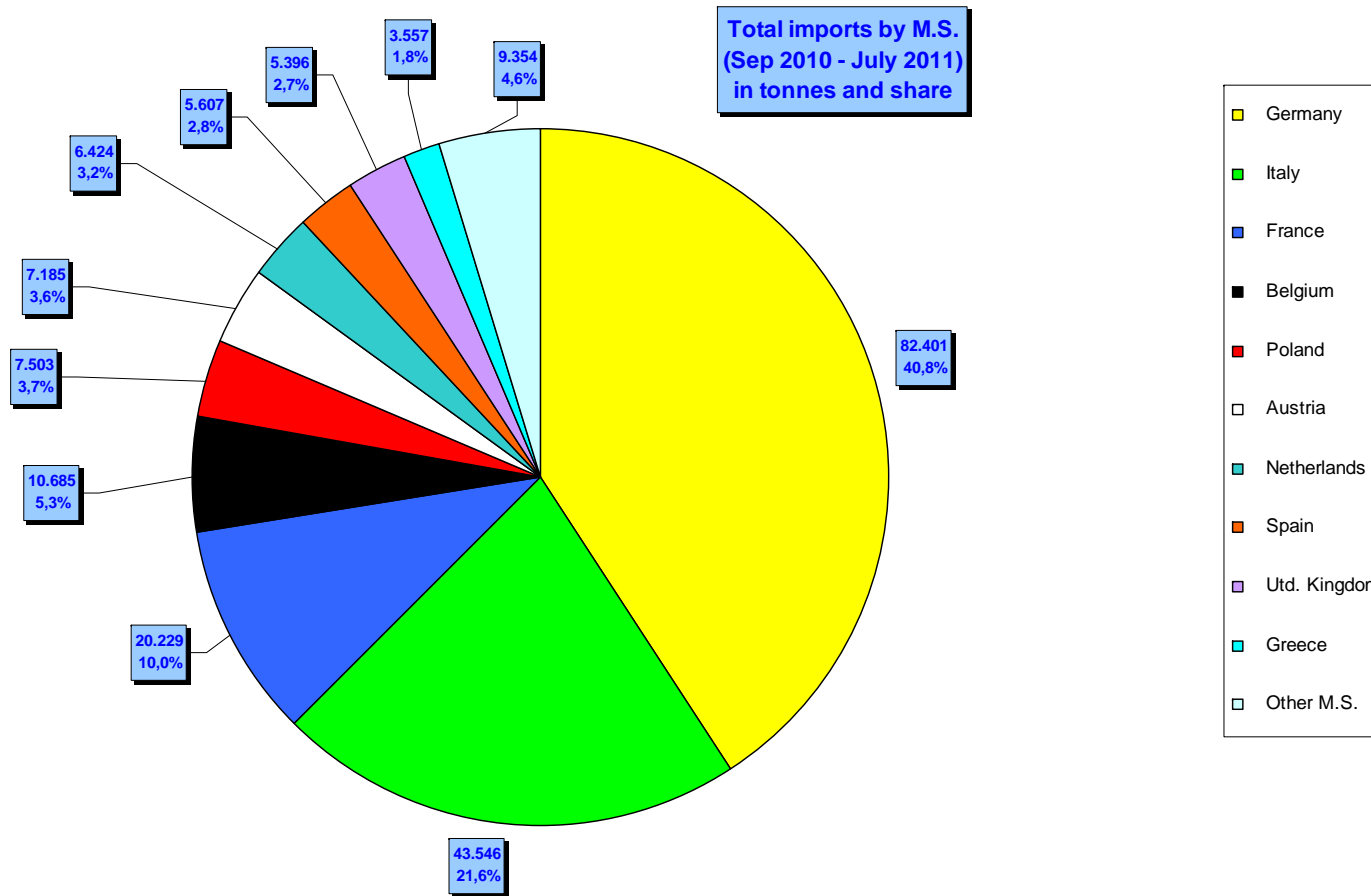

EU27 Imports by Member States

European Commission
Agriculture and Rural Development