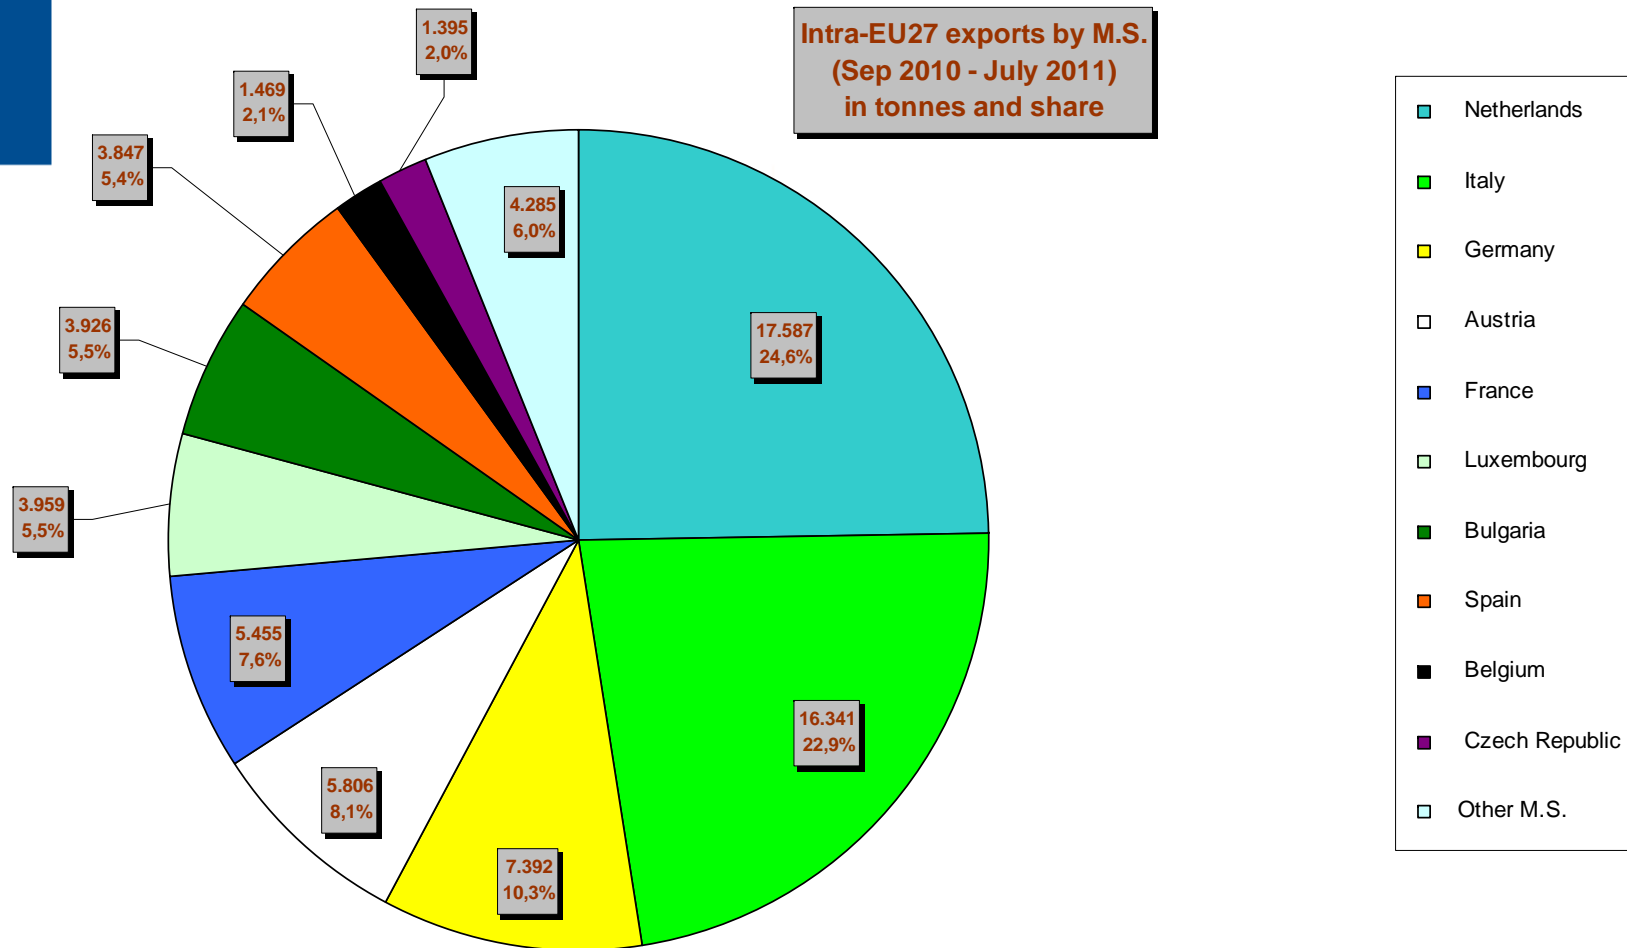

Trade intra EU27

Share M.S. by suppliers

European Commission
Agriculture and Rural Development