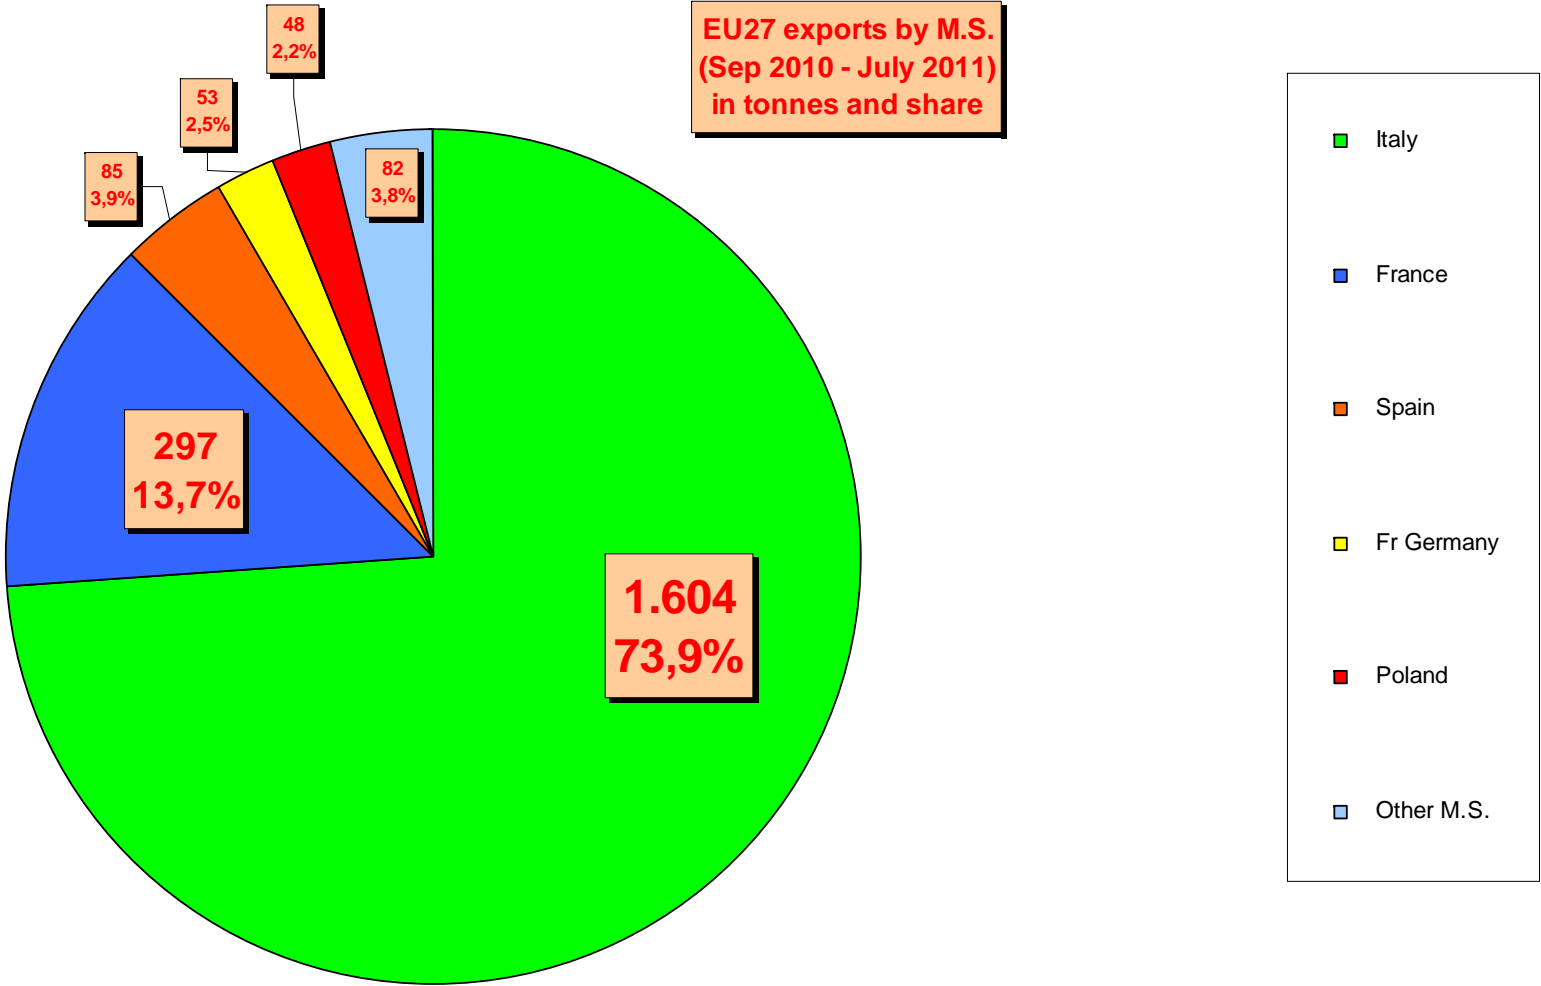

EU27 Imports (per type from the World)

European Commission
Agriculture and Rural Development

Tonnes

	Sep 2007 - Aug 2008	Sep 2008 - Aug 2009	Sep 2009 - Aug 2010	Sep 2010 - July 2011
■ Total imports from World	185.640	198.955	187.257	201.888
■ Shelled (CN 0802.22)	95.585	107.682	103.075	115.193
■ Processed (CN 2008.19.19+95)	84.440	85.970	78.195	80.049
■ In shell (CN 0802.21)	5.615	5.302	5.987	6.645

	Sep 2007 - Aug 2008	Sep 2008 - Aug 2009	Sep 2009 - Aug 2010	Sep 2010 - July 2011
Total EU27 exports to World	12.430	12.329	11.029	9.634
Shelled (CN 0802.22)	6.901	6.516	4.806	3.423
Processed (CN 2008.19.19+95)	4.938	4.629	5.318	4.042
In shell (CN 0802.21)	591	1.183	905	2.170

EU27 Exports to main partners

European Commission
Agriculture and Rural Development

EU27 Exports Total hazelnuts by M.S.

European Commission
Agriculture and Rural Development

EU27 Exports In shell by M.S.

European Commission
Agriculture and Rural Development

EU27 Exports Shelled by M.S.

European Commission
Agriculture and Rural Development

**EU27 exports shelled by M.S.
(Sep 2010 - July 2011)
in tonnes and share**