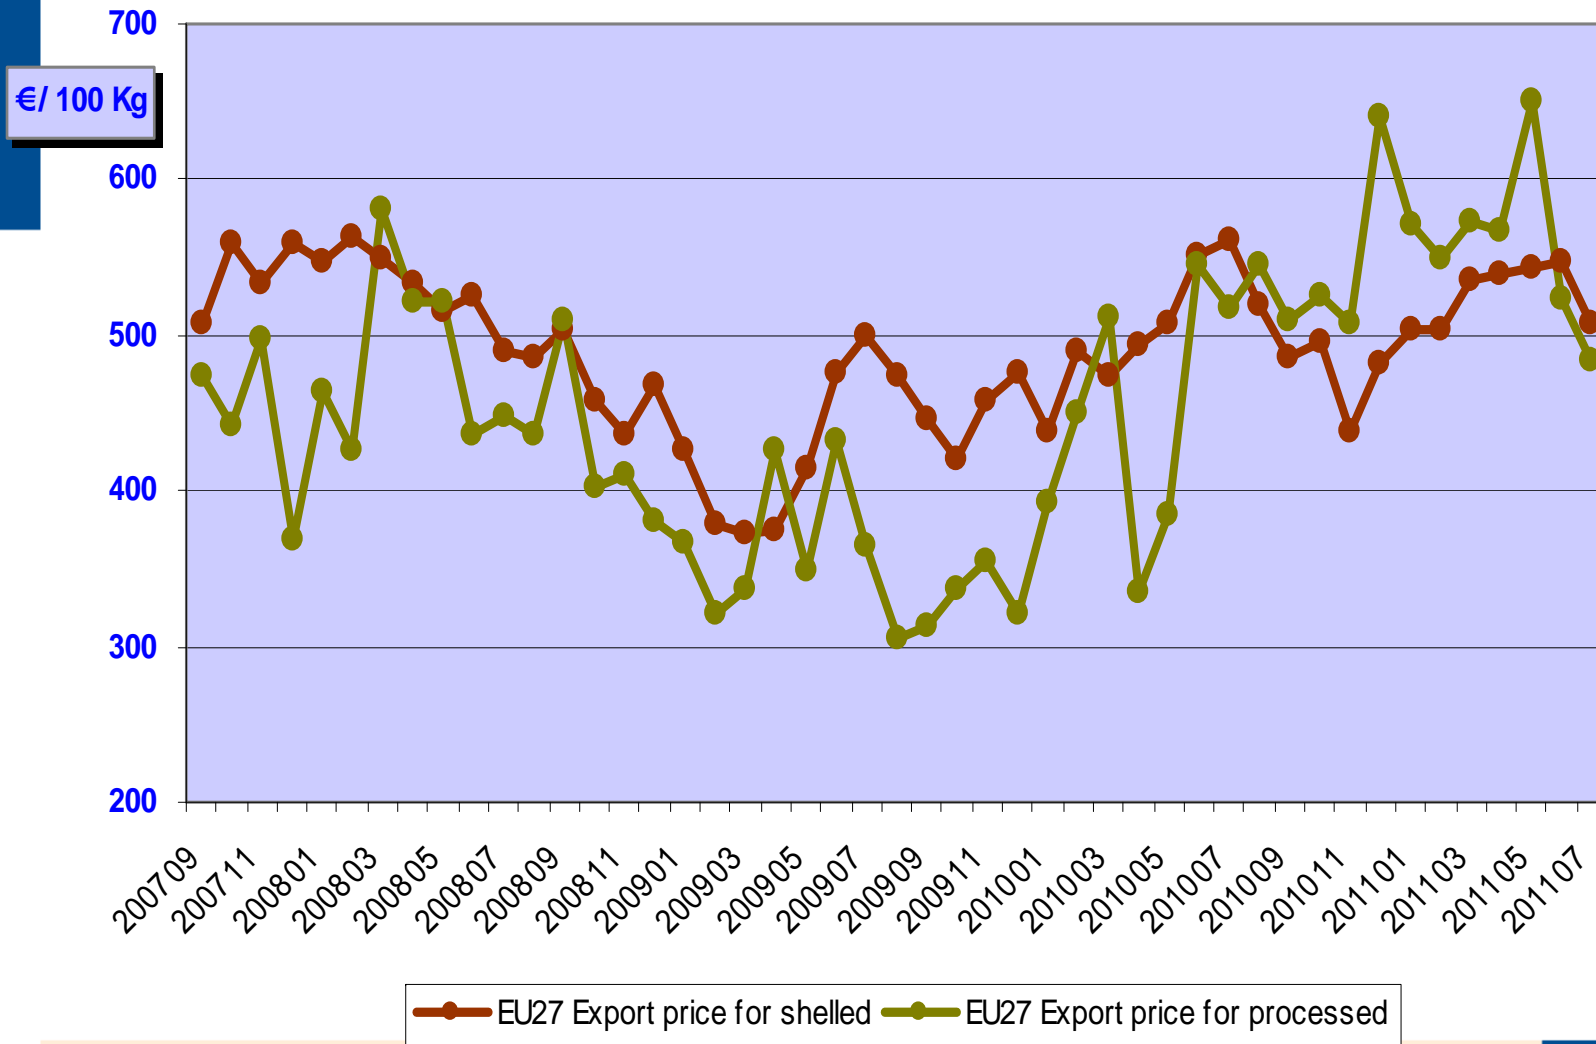

EU27 Exports Processed by M.S.

European Commission
Agriculture and Rural Development

EU27 exports processed by M.S.
(Sep 2010 - July 2011)
in tonnes and share

EU27 Exports prices (FOB)

European Commission
Agriculture and Rural Development