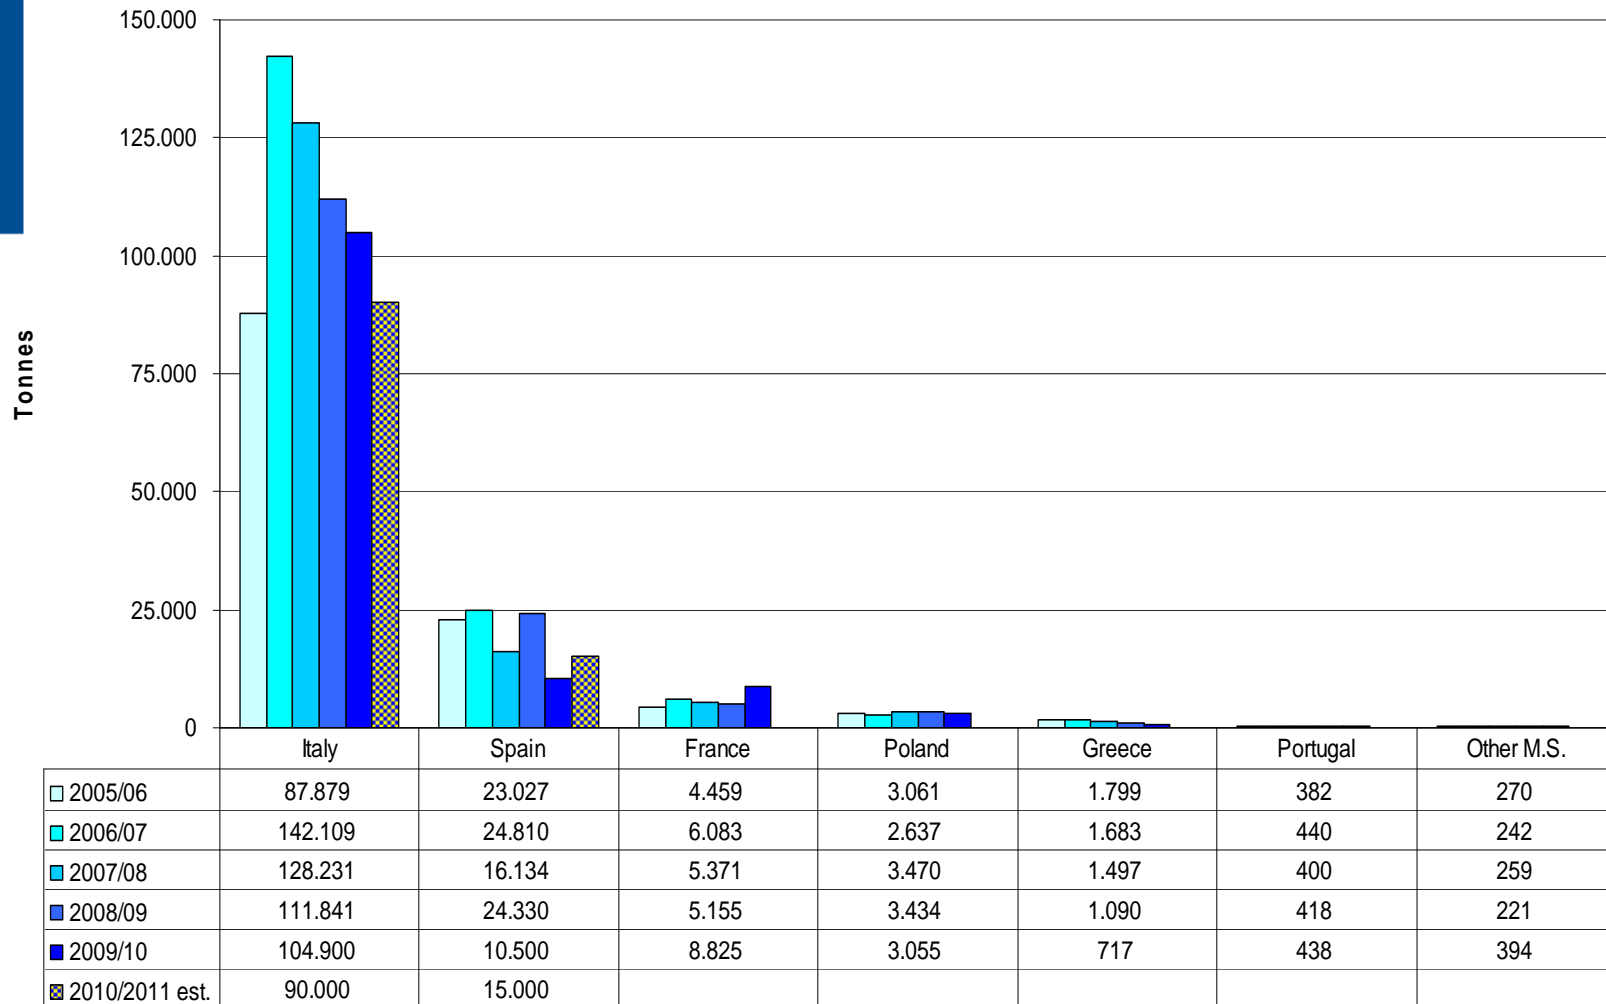

Review of the 2010-2011 campaign

- Production
- EU-27 Imports
- Intra EU-27 Trade
- EU-27 Exports
- Unit prices

World Production

European Commission
Agriculture and Rural Development

World Production Share (average 2005/10)

European Commission
Agriculture and Rural Development

EU27 Production

European Commission
Agriculture and Rural Development

EU27 Production Share (average 2005/10)

European Commission
Agriculture and Rural Development

EU27 Imports (per type from the World)

European Commission
Agriculture and Rural Development

Tonnes

	Sep 2007 - Aug 2008	Sep 2008 - Aug 2009	Sep 2009 - Aug 2010	Sep 2010 - July 2011
■ Total imports from World	185.640	198.955	187.257	201.888
■ Shelled (CN 0802.22)	95.585	107.682	103.075	115.193
■ Processed (CN 2008.19.19+95)	84.440	85.970	78.195	80.049
■ In shell (CN 0802.21)	5.615	5.302	5.987	6.645