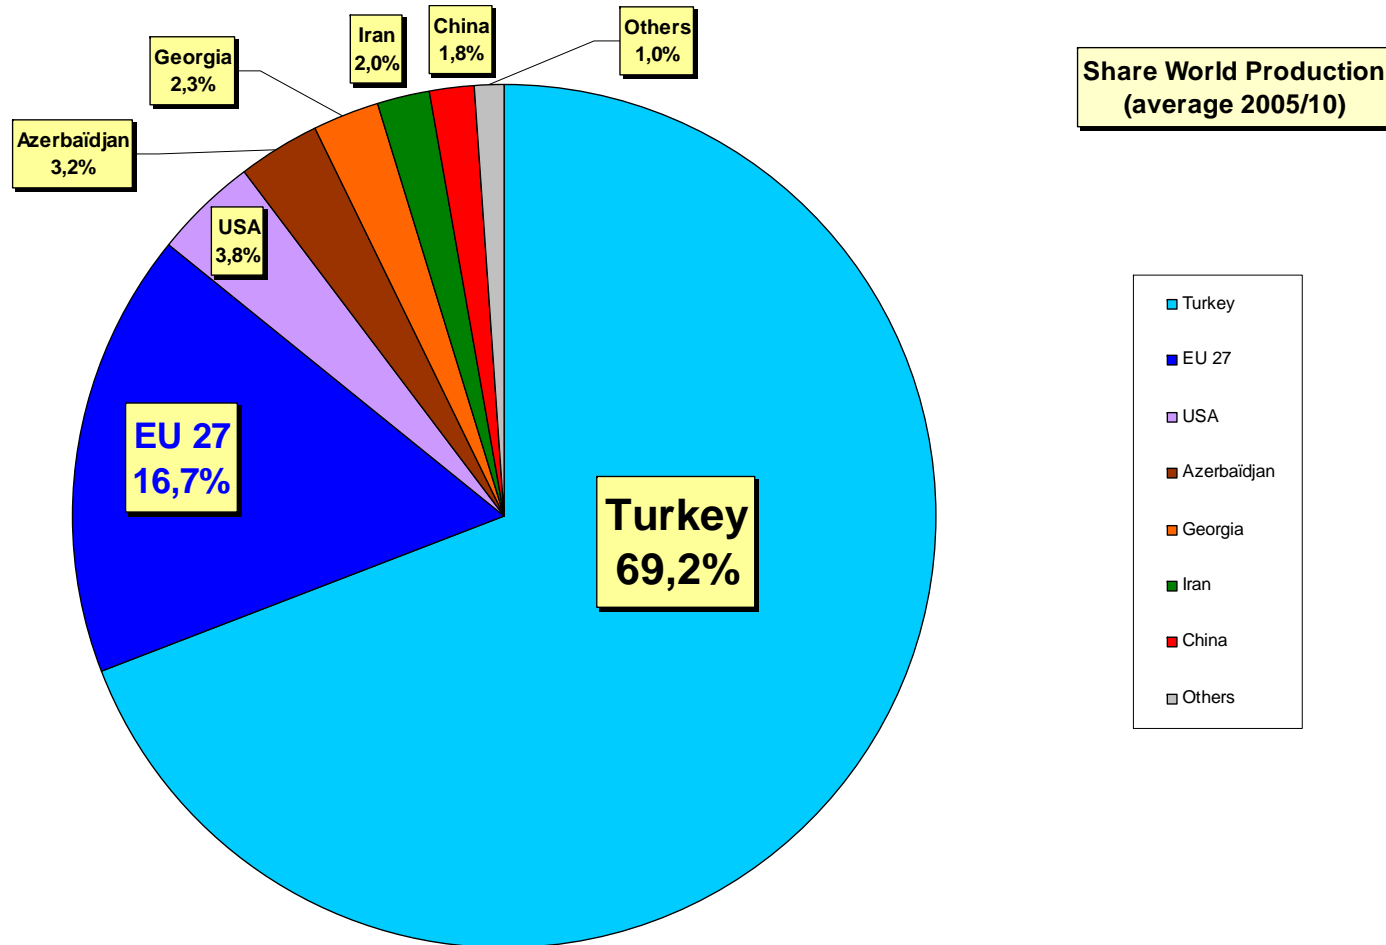

World Production Share (average 2005/10)

European Commission
Agriculture and Rural Development