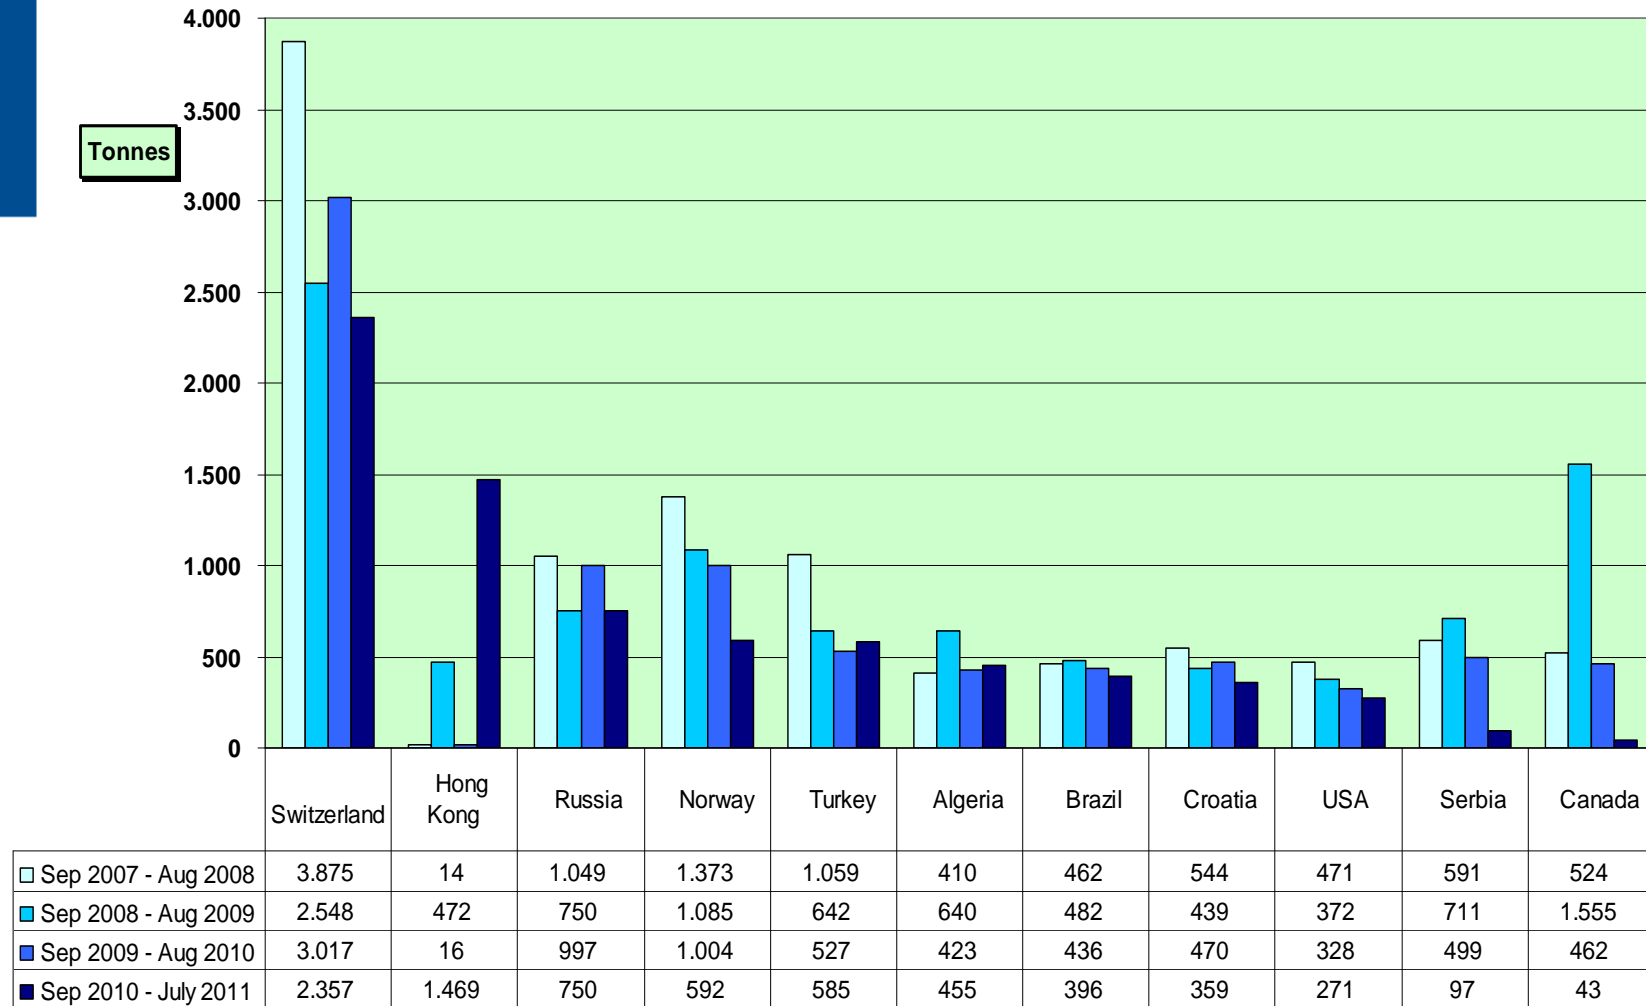

EU27 Exports to main partners

European Commission
Agriculture and Rural Development