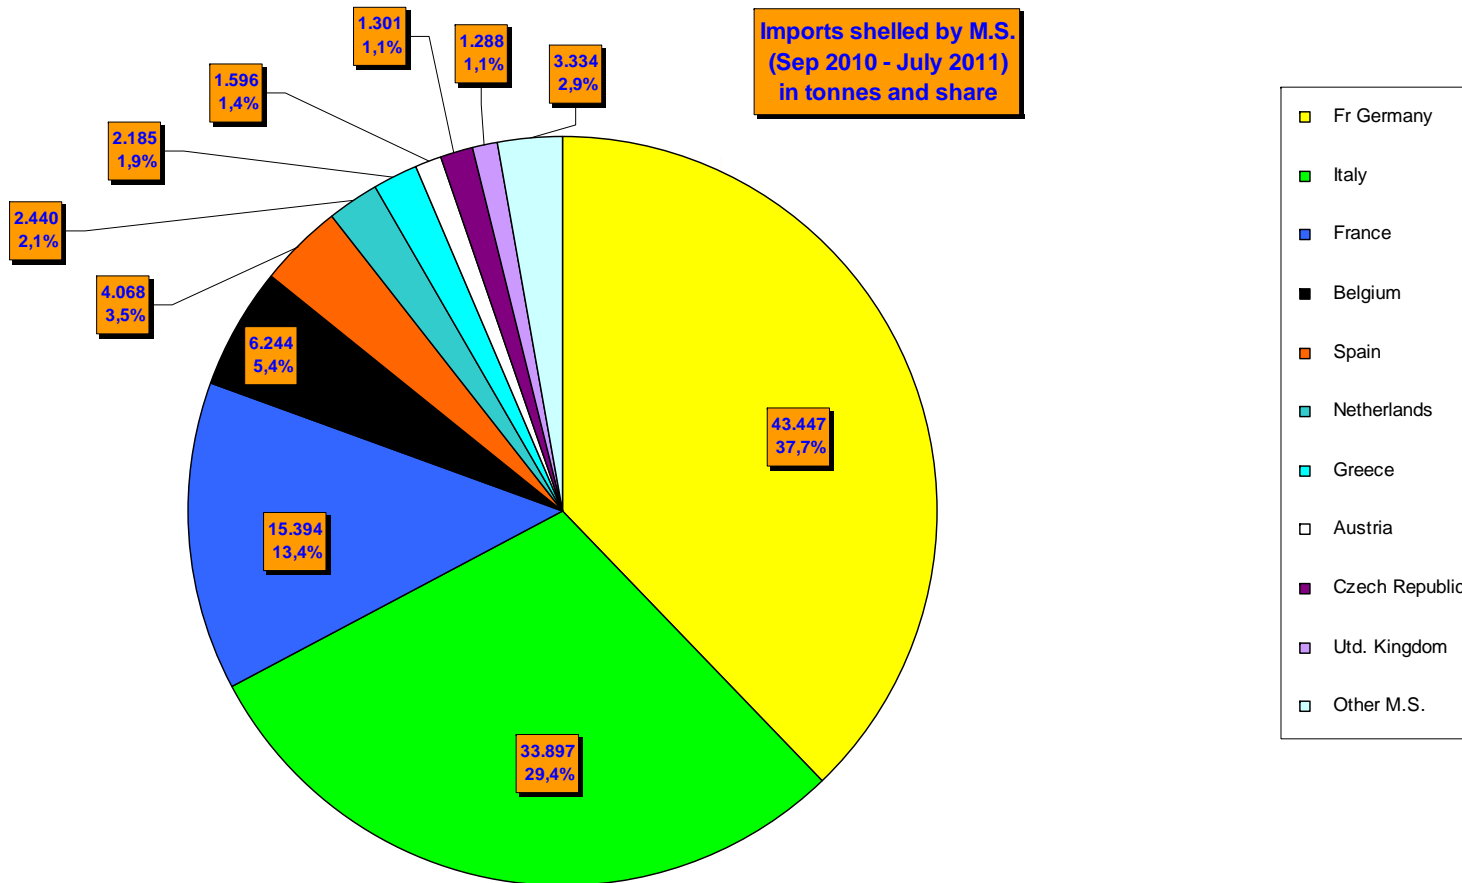

EU27 Imports (per type from the World)

European Commission
Agriculture and Rural Development

Tonnes

	Sep 2007 - Aug 2008	Sep 2008 - Aug 2009	Sep 2009 - Aug 2010	Sep 2010 - July 2011
■ Total imports from World	185.640	198.955	187.257	201.888
■ Shelled (CN 0802.22)	95.585	107.682	103.075	115.193
■ Processed (CN 2008.19.19+95)	84.440	85.970	78.195	80.049
■ In shell (CN 0802.21)	5.615	5.302	5.987	6.645

	Georgia (shelled)	Chile (in shell)	USA (in shell)	Azerbaijan (shelled)	China (processed)
Sep 2007 - Aug 2008	7.525	1.751	4.284	4.644	3.578
Sep 2008 - Aug 2009	7.421	2.621	2.752	1.708	2.417
Sep 2009 - Aug 2010	8.354	2.161	4.581	5.971	1.999
Sep 2010 - July 2011	9.940	4.320	2.260	1.999	1.772

EU27 Imports by Member States

European Commission
Agriculture and Rural Development

Shelled EU27 Imports by Member States

European Commission
Agriculture and Rural Development

Processed EU27 Imports by Member States

European Commission
Agriculture and Rural Development

EU27 Price Imports (FOB) (Hazelnuts per 100 kg)

European Commission
Agriculture and Rural Development

EU27 Price Imports (FOB) (Shelled hazelnuts per 100 kg)