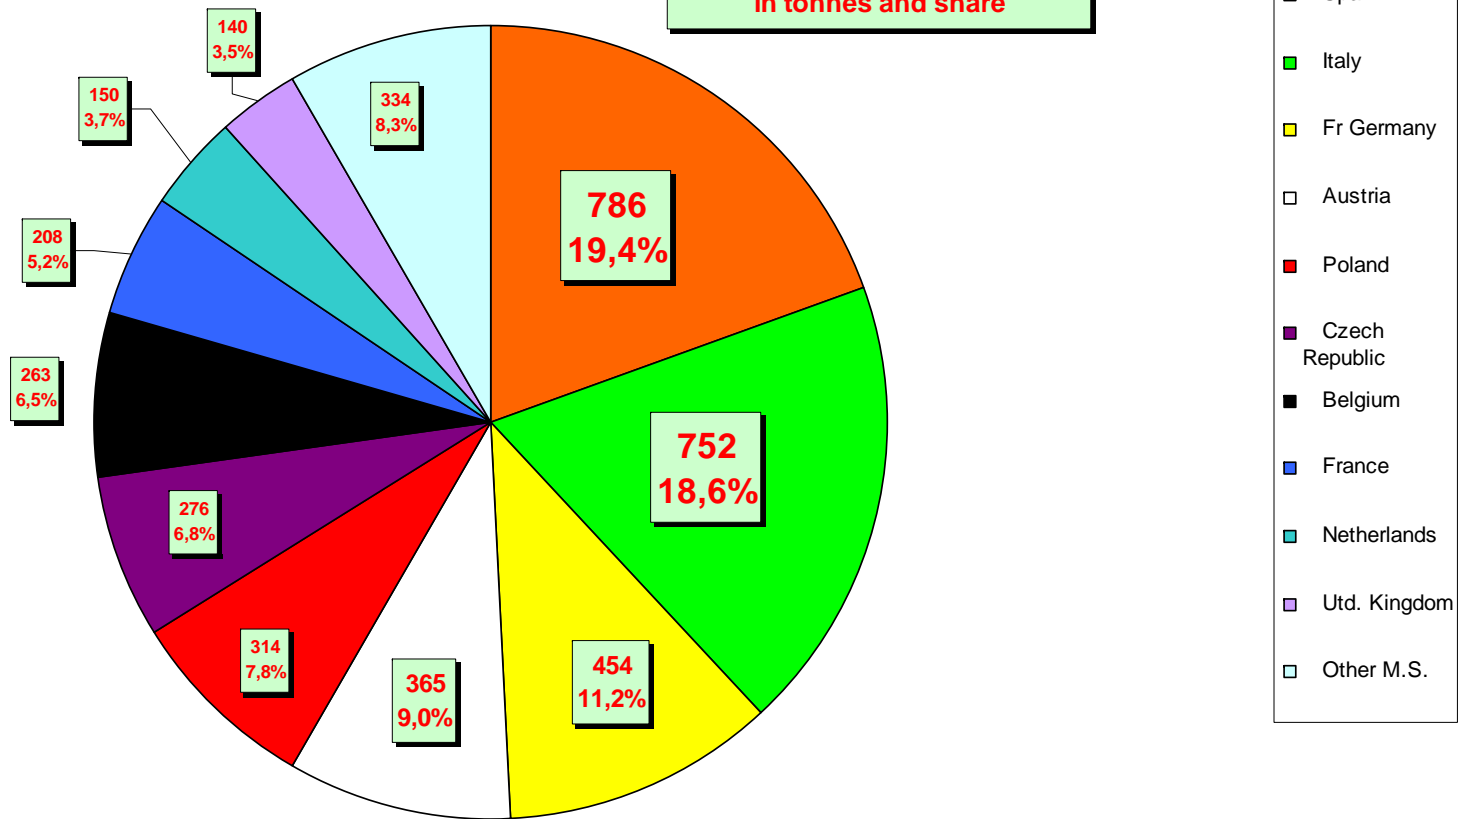

EU27 Exports Processed by M.S.

European Commission
Agriculture and Rural Development

EU27 exports processed by M.S.
(Sep 2010 - July 2011)
in tonnes and share