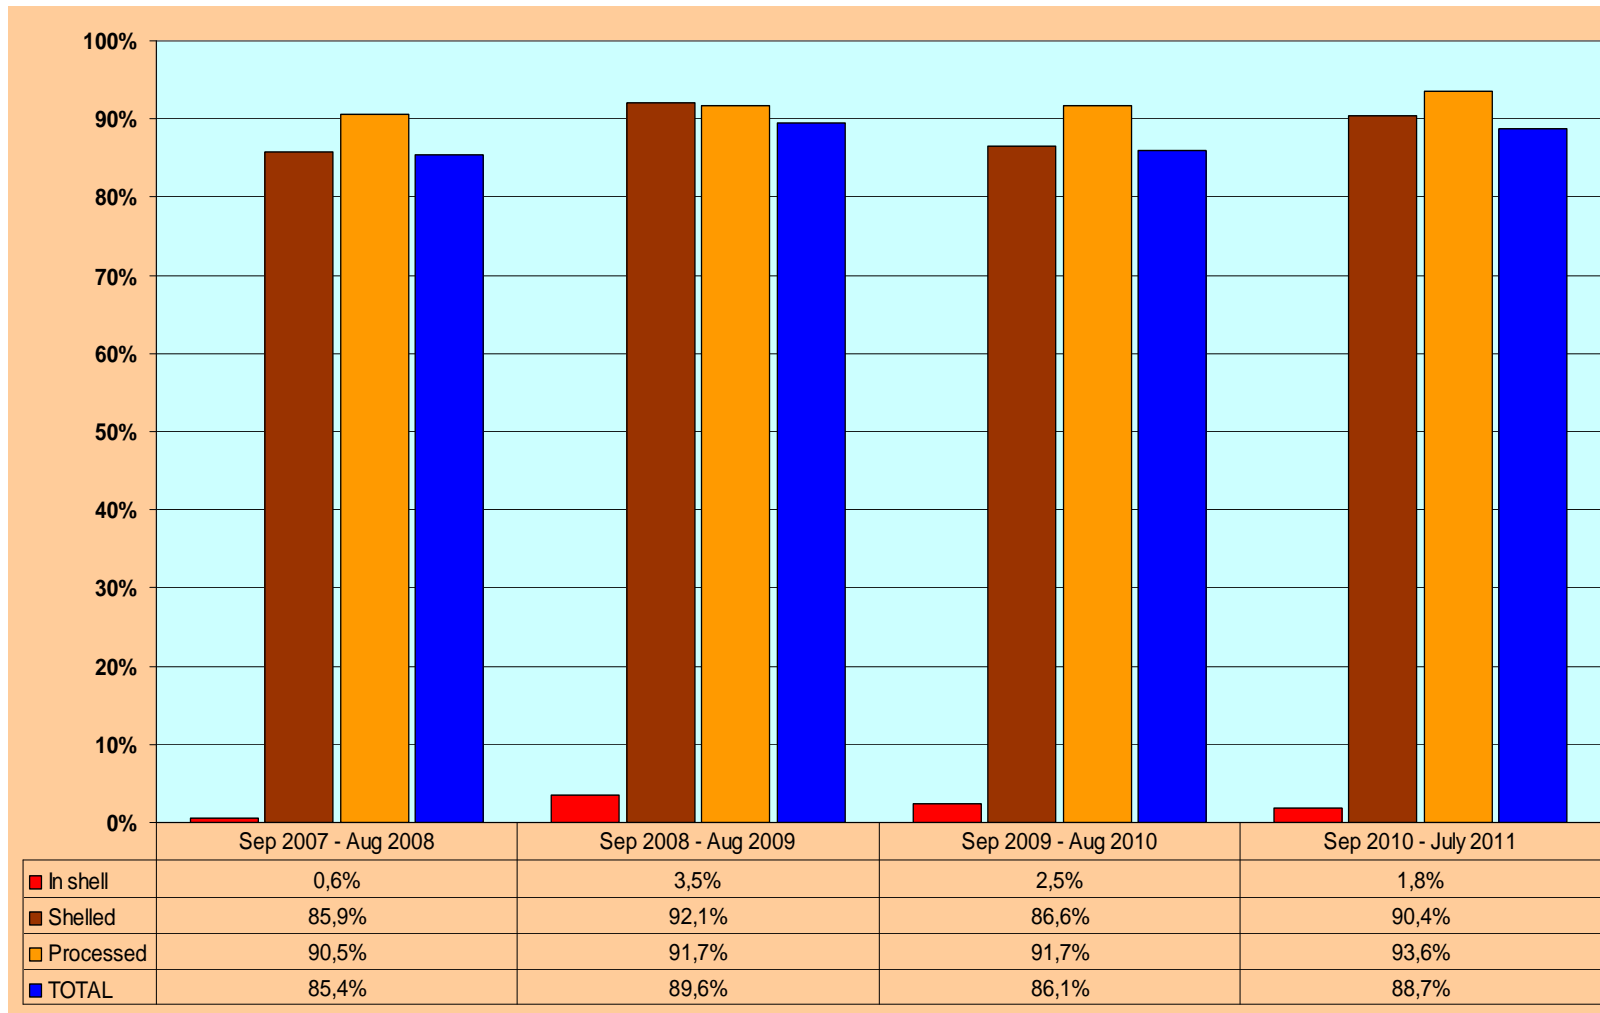

Share of Turkey / World in EU27 Imports (per type)

European Commission
Agriculture and Rural Development