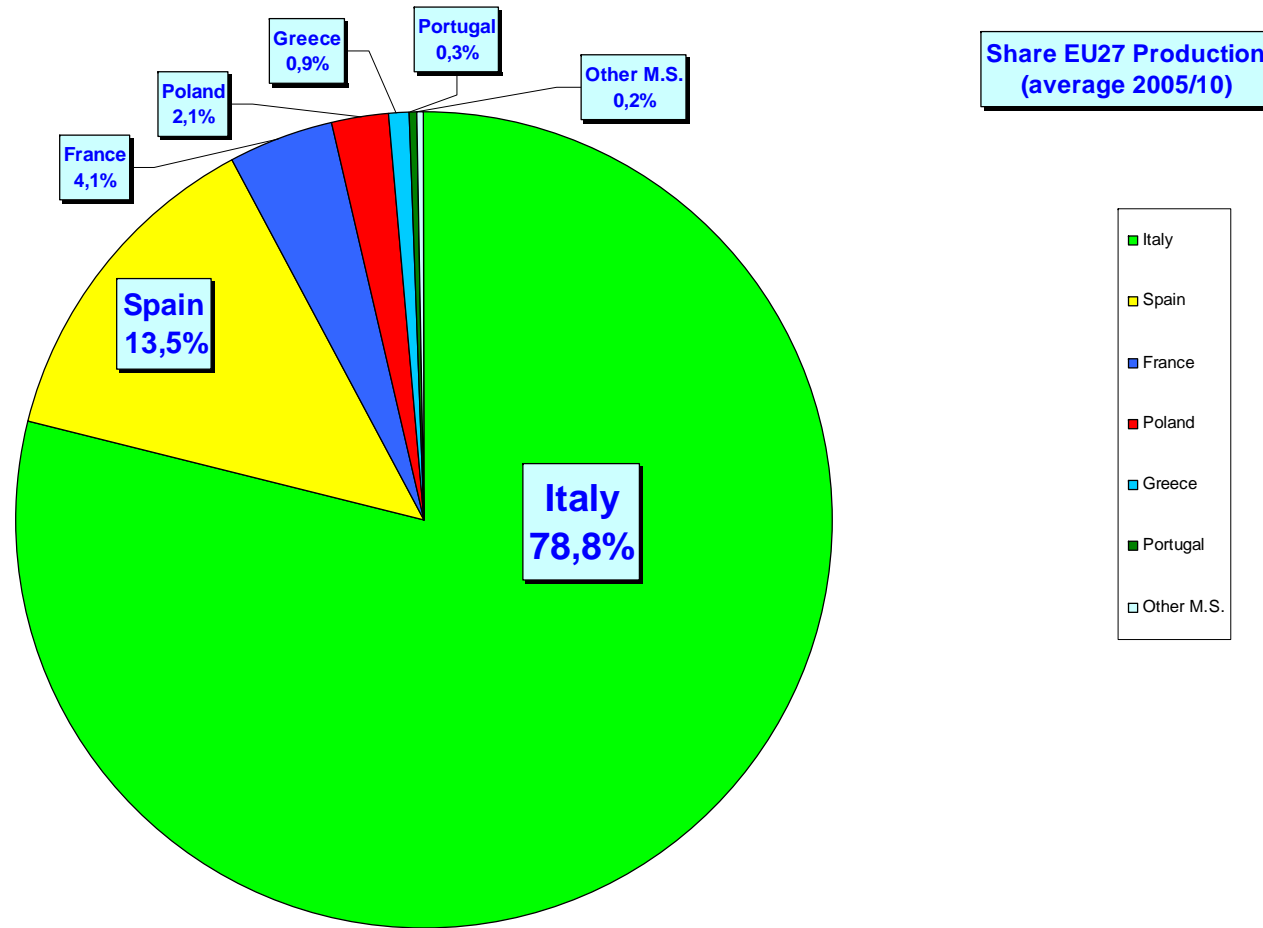

Review of the 2010-2011 campaign

- Production
- EU-27 Imports
- Intra EU-27 Trade
- EU-27 Exports
- Unit prices

World Production

European Commission
Agriculture and Rural Development

World Production Share (average 2005/10)

European Commission
Agriculture and Rural Development

EU27 Production

European Commission
Agriculture and Rural Development

EU27 Production Share (average 2005/10)

European Commission
Agriculture and Rural Development

EU27 Imports (per type from the World)

European Commission
Agriculture and Rural Development

Tonnes

	Sep 2007 - Aug 2008	Sep 2008 - Aug 2009	Sep 2009 - Aug 2010	Sep 2010 - July 2011
■ Total imports from World	185.640	198.955	187.257	201.888
■ Shelled (CN 0802.22)	95.585	107.682	103.075	115.193
■ Processed (CN 2008.19.19+95)	84.440	85.970	78.195	80.049
■ In shell (CN 0802.21)	5.615	5.302	5.987	6.645

	Georgia (shelled)	Chile (in shell)	USA (in shell)	Azerbaijan (shelled)	China (processed)
Sep 2007 - Aug 2008	7.525	1.751	4.284	4.644	3.578
Sep 2008 - Aug 2009	7.421	2.621	2.752	1.708	2.417
Sep 2009 - Aug 2010	8.354	2.161	4.581	5.971	1.999
Sep 2010 - July 2011	9.940	4.320	2.260	1.999	1.772