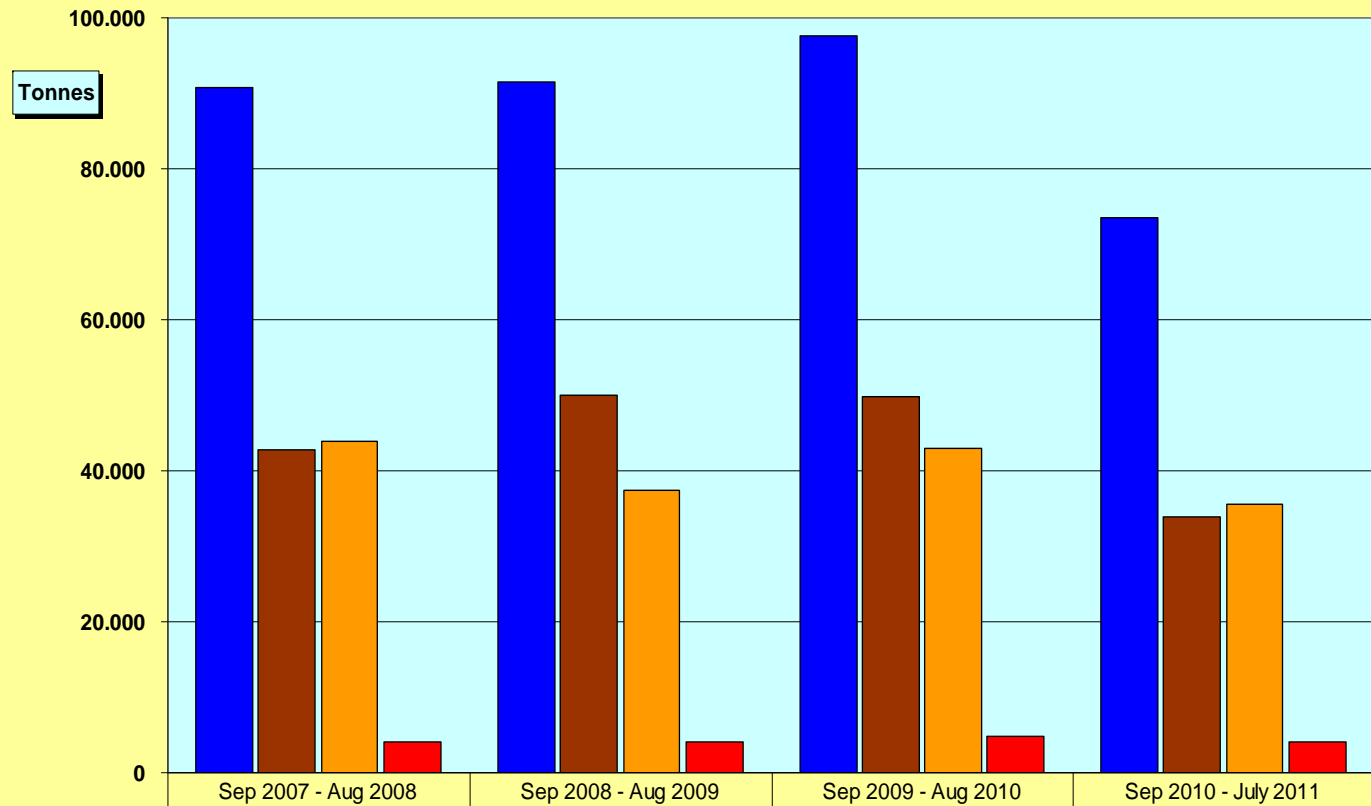

European Commission
Agriculture and Rural Development

EU27 Price Imports (FOB) (Processed hazelnuts per 100 kg)

European Commission
Agriculture and Rural Development

Trade Intra-EU27 (per type)

European Commission
Agriculture and Rural Development