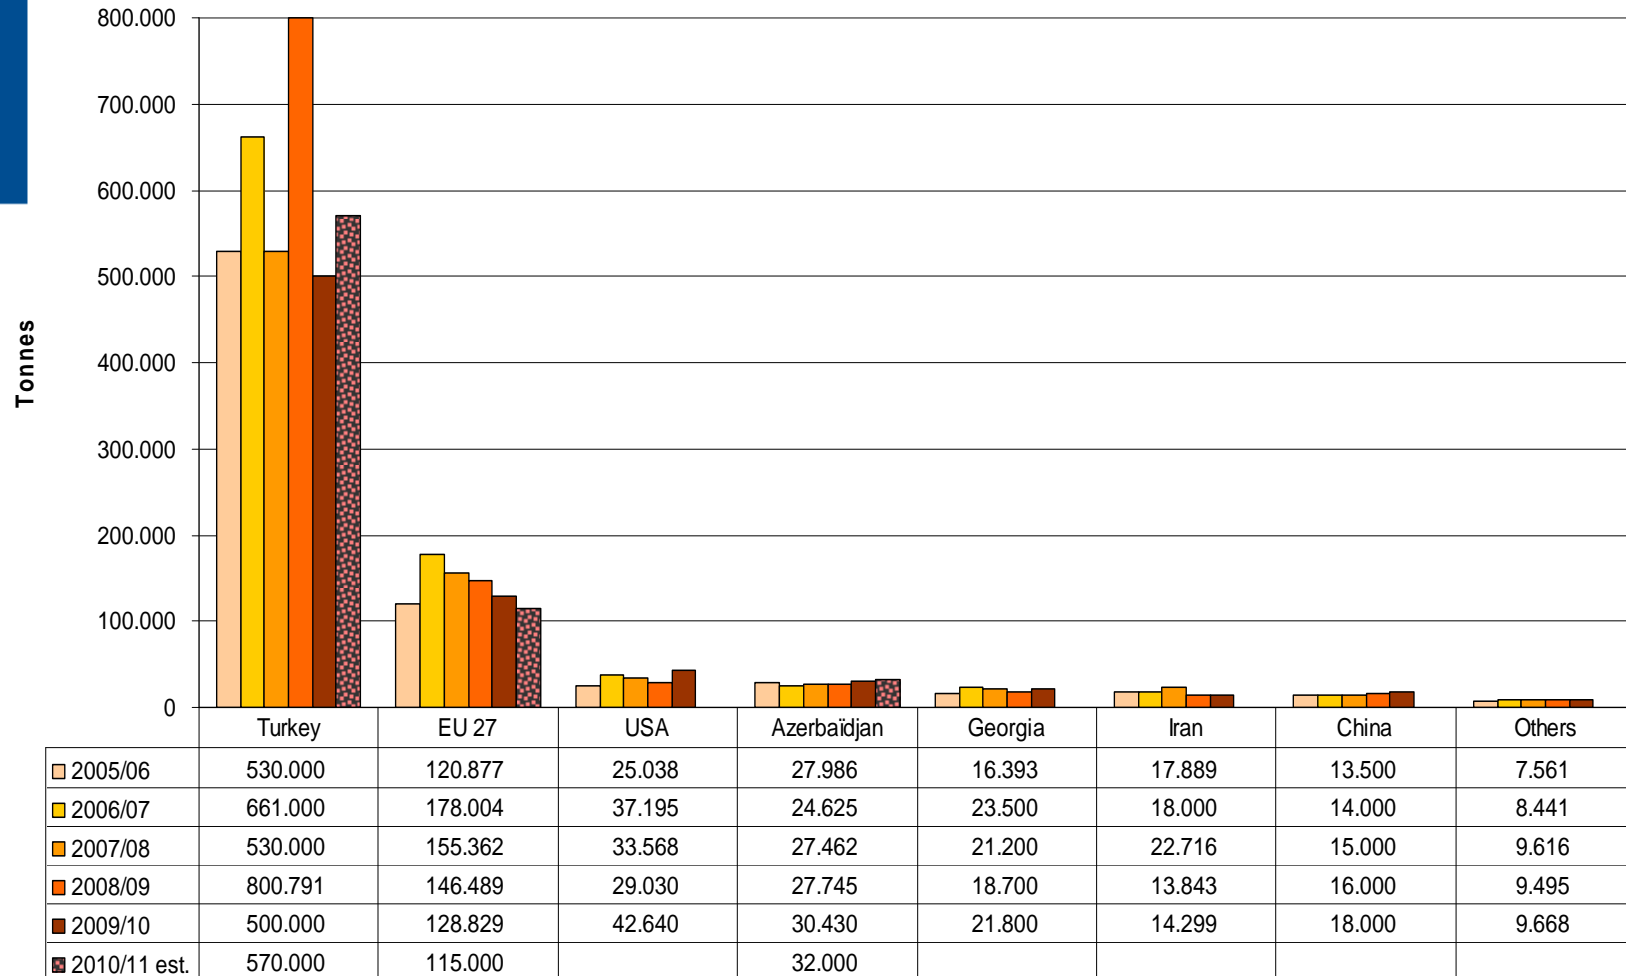

Review of the 2010-2011 campaign

- Production
- EU-27 Imports
- Intra EU-27 Trade
- EU-27 Exports
- Unit prices

World Production

European Commission
Agriculture and Rural Development

World Production Share (average 2005/10)

European Commission
Agriculture and Rural Development

EU27 Production

European Commission
Agriculture and Rural Development

EU27 Production Share (average 2005/10)

European Commission
Agriculture and Rural Development

EU27 Imports (per type from the World)

European Commission
Agriculture and Rural Development

Tonnes

	Sep 2007 - Aug 2008	Sep 2008 - Aug 2009	Sep 2009 - Aug 2010	Sep 2010 - July 2011
■ Total imports from World	185.640	198.955	187.257	201.888
■ Shelled (CN 0802.22)	95.585	107.682	103.075	115.193
■ Processed (CN 2008.19.19+95)	84.440	85.970	78.195	80.049
■ In shell (CN 0802.21)	5.615	5.302	5.987	6.645