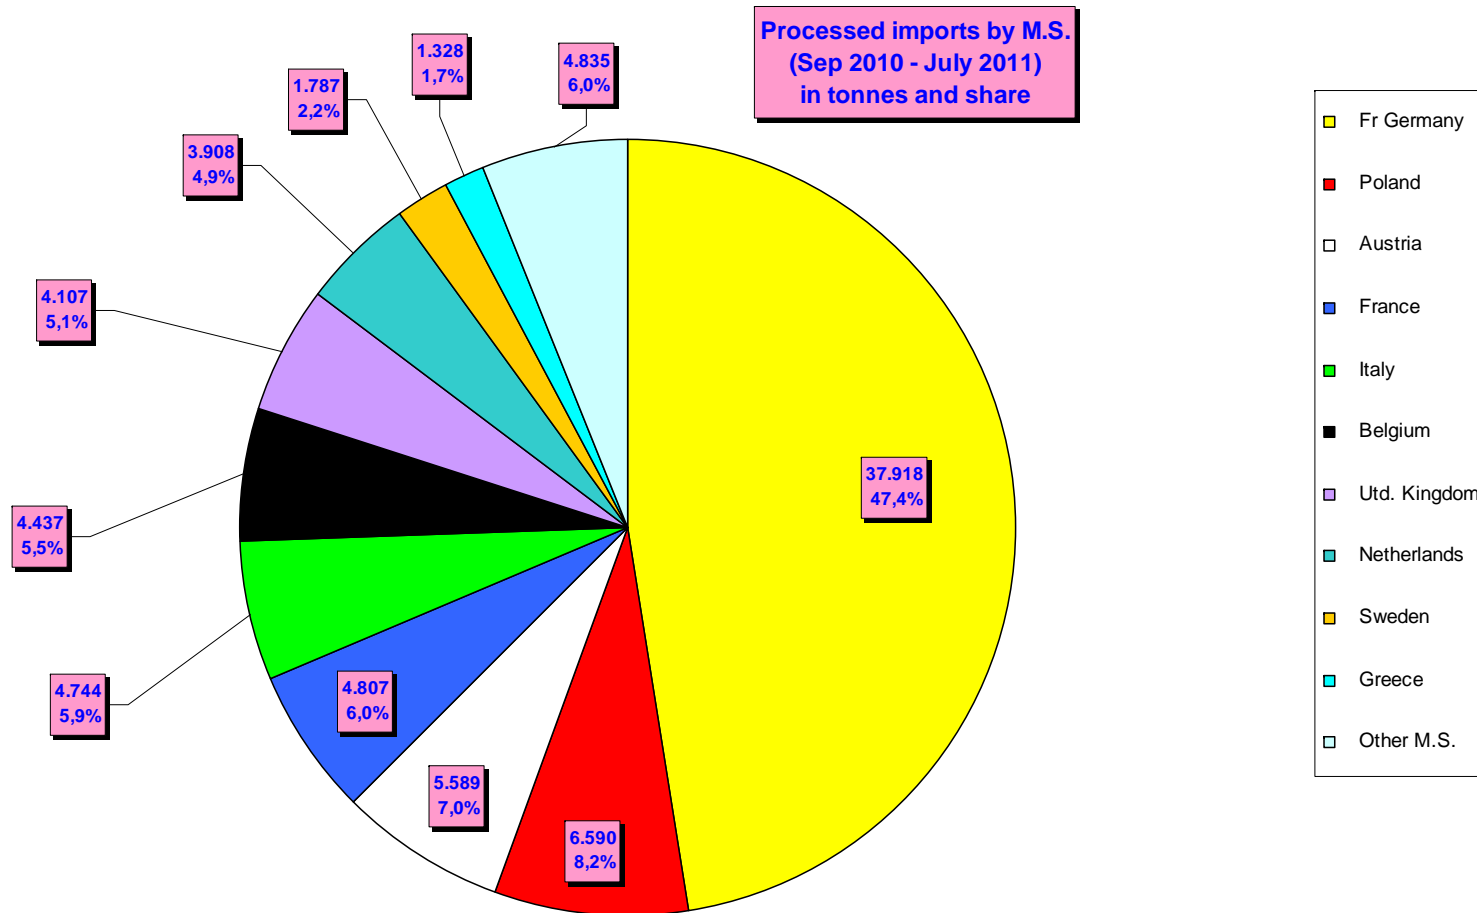

EU27 Imports (per type from the World)

European Commission
Agriculture and Rural Development

Tonnes

	Sep 2007 - Aug 2008	Sep 2008 - Aug 2009	Sep 2009 - Aug 2010	Sep 2010 - July 2011
■ Total imports from World	185.640	198.955	187.257	201.888
■ Shelled (CN 0802.22)	95.585	107.682	103.075	115.193
■ Processed (CN 2008.19.19+95)	84.440	85.970	78.195	80.049
■ In shell (CN 0802.21)	5.615	5.302	5.987	6.645

	Georgia (shelled)	Chile (in shell)	USA (in shell)	Azerbaijan (shelled)	China (processed)
Sep 2007 - Aug 2008	7.525	1.751	4.284	4.644	3.578
Sep 2008 - Aug 2009	7.421	2.621	2.752	1.708	2.417
Sep 2009 - Aug 2010	8.354	2.161	4.581	5.971	1.999
Sep 2010 - July 2011	9.940	4.320	2.260	1.999	1.772

EU27 Imports by Member States

European Commission
Agriculture and Rural Development

Shelled EU27 Imports by Member States

European Commission
Agriculture and Rural Development

Processed EU27 Imports by Member States

European Commission
Agriculture and Rural Development

EU27 Price Imports (FOB) (Hazelnuts per 100 kg)

European Commission
Agriculture and Rural Development

EU27 Price Imports (FOB) (Shelled hazelnuts per 100 kg)