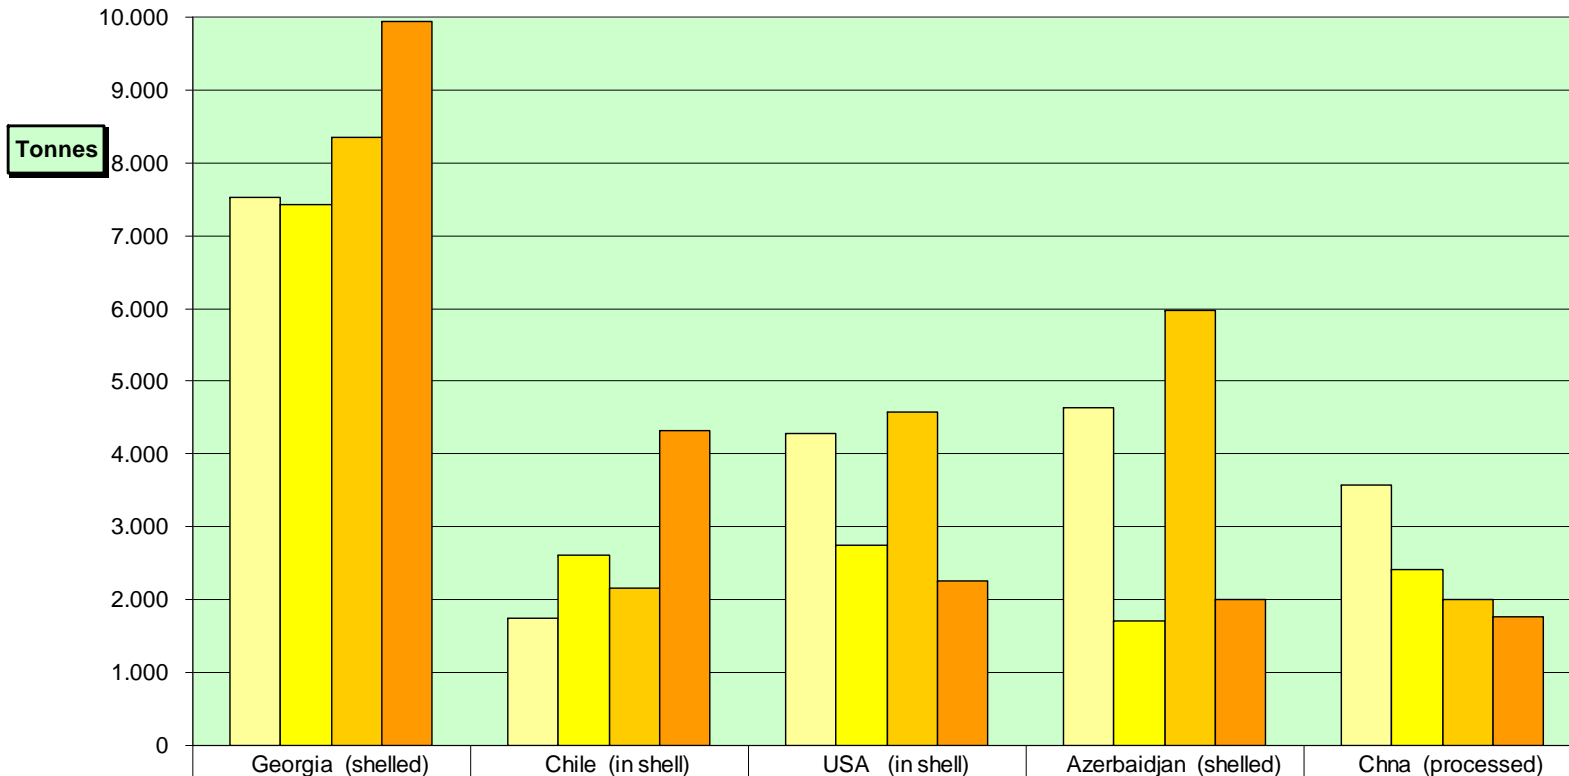

EU27 Imports (per type from the World)

European Commission
Agriculture and Rural Development

Tonnes

	Sep 2007 - Aug 2008	Sep 2008 - Aug 2009	Sep 2009 - Aug 2010	Sep 2010 - July 2011
■ Total imports from World	185.640	198.955	187.257	201.888
■ Shelled (CN 0802.22)	95.585	107.682	103.075	115.193
■ Processed (CN 2008.19.19+95)	84.440	85.970	78.195	80.049
■ In shell (CN 0802.21)	5.615	5.302	5.987	6.645

Share of Turkey / World in EU27 Imports (per type)

European Commission
Agriculture and Rural Development

EU27 Imports (by main partners, except Turkey)

European Commission
Agriculture and Rural Development

	Georgia (shelled)	Chile (in shell)	USA (in shell)	Azerbaijan (shelled)	China (processed)
Sep 2007 - Aug 2008	7.525	1.751	4.284	4.644	3.578
Sep 2008 - Aug 2009	7.421	2.621	2.752	1.708	2.417
Sep 2009 - Aug 2010	8.354	2.161	4.581	5.971	1.999
Sep 2010 - July 2011	9.940	4.320	2.260	1.999	1.772