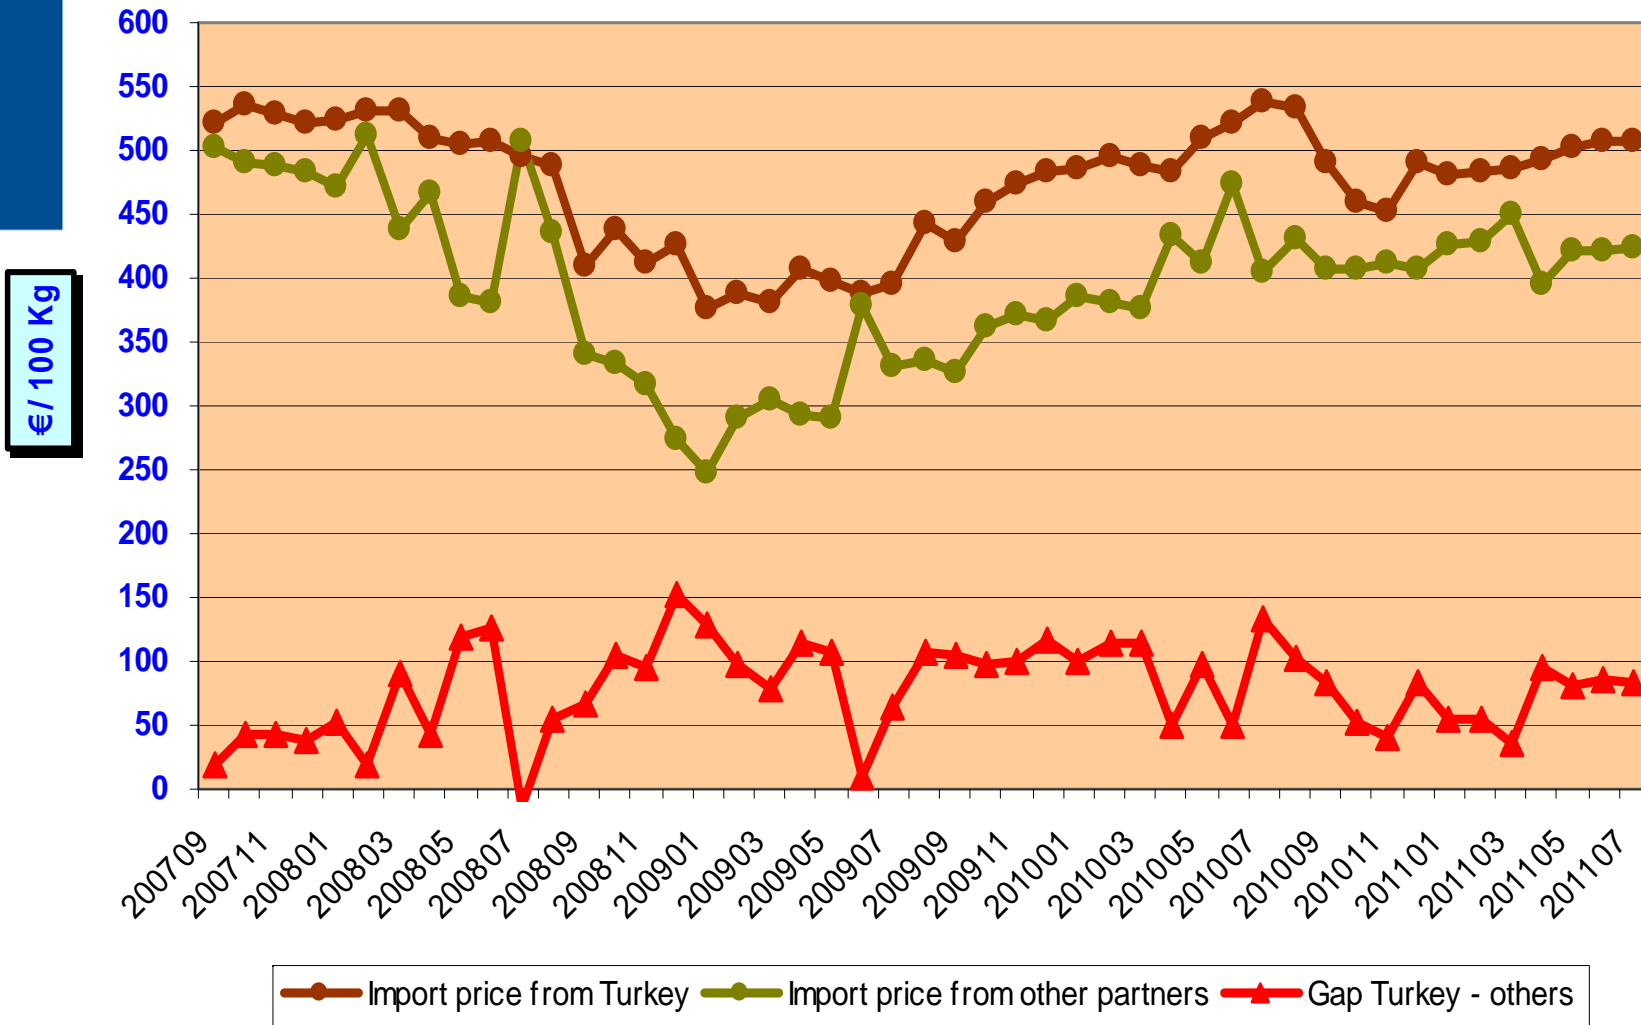

EU27 Price Imports (FOB) (Shelled hazelnuts per 100 kg)

European Commission
Agriculture and Rural Development