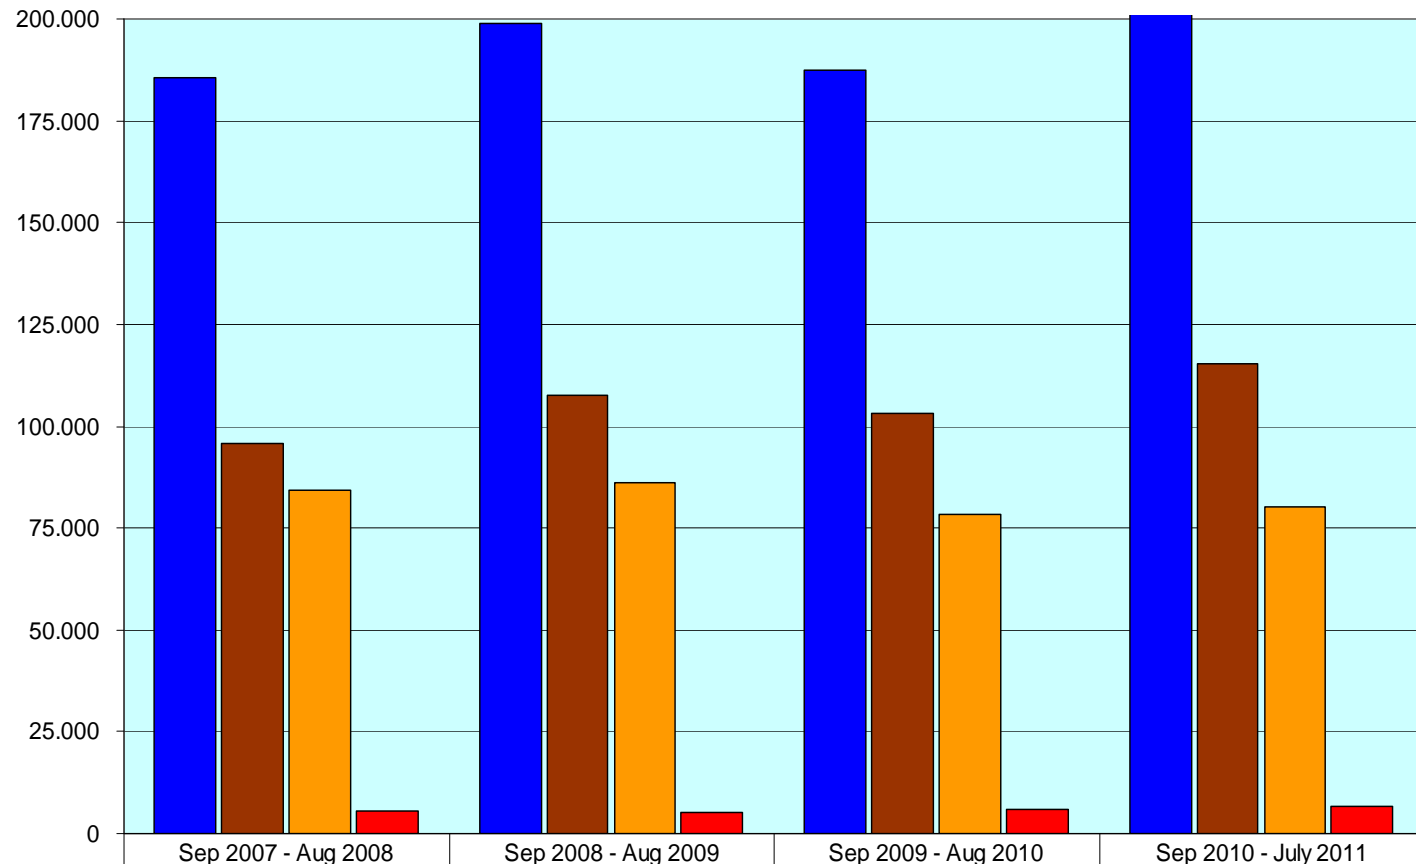

Review of the 2010-2011 campaign

- Production
- EU-27 Imports
- Intra EU-27 Trade
- EU-27 Exports
- Unit prices

World Production

European Commission
Agriculture and Rural Development

World Production Share (average 2005/10)

European Commission
Agriculture and Rural Development

EU27 Production

European Commission
Agriculture and Rural Development

EU27 Production Share (average 2005/10)

European Commission
Agriculture and Rural Development

EU27 Imports (per type from the World)

European Commission
Agriculture and Rural Development

Tonnes

	Sep 2007 - Aug 2008	Sep 2008 - Aug 2009	Sep 2009 - Aug 2010	Sep 2010 - July 2011
■ Total imports from World	185.640	198.955	187.257	201.888
■ Shelled (CN 0802.22)	95.585	107.682	103.075	115.193
■ Processed (CN 2008.19.19+95)	84.440	85.970	78.195	80.049
■ In shell (CN 0802.21)	5.615	5.302	5.987	6.645