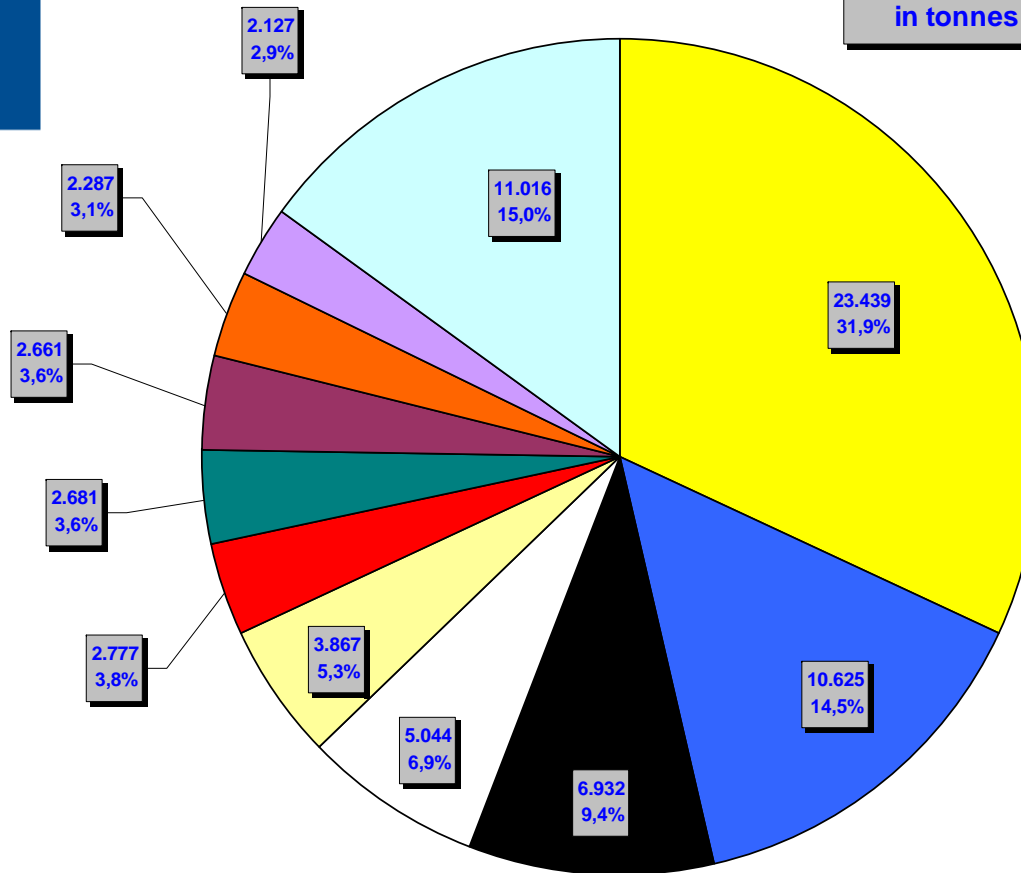

EU27 Imports (per type from the World)

European Commission
Agriculture and Rural Development

Tonnes

	Sep 2007 - Aug 2008	Sep 2008 - Aug 2009	Sep 2009 - Aug 2010	Sep 2010 - July 2011
■ Total imports from World	185.640	198.955	187.257	201.888
■ Shelled (CN 0802.22)	95.585	107.682	103.075	115.193
■ Processed (CN 2008.19.19+95)	84.440	85.970	78.195	80.049
■ In shell (CN 0802.21)	5.615	5.302	5.987	6.645

■ Total imports INTRA - UE27	90.800	91.436	97.565	73.456
■ Shelled (CN 0802.22)	42.846	49.926	49.859	33.830
■ Processed (CN 2008.19.19+95)	43.798	37.399	42.904	35.623
■ In shell (CN 0802.21)	4.156	4.111	4.802	4.003

Trade intra EU27

Share M.S. by clients

European Commission
Agriculture and Rural Development

Intra-EU27 imports by M.S.
(Sep 2010 - July 2011)
in tonnes and share

- Germany
- France
- Belgium
- Austria
- Romania
- Poland
- Sweden
- Czech Republic
- Spain
- Utd. Kingdom
- Other M.S.

	Sep 2007 - Aug 2008	Sep 2008 - Aug 2009	Sep 2009 - Aug 2010	Sep 2010 - July 2011
Total EU27 exports to World	12.430	12.329	11.029	9.634
Shelled (CN 0802.22)	6.901	6.516	4.806	3.423
Processed (CN 2008.19.19+95)	4.938	4.629	5.318	4.042
In shell (CN 0802.21)	591	1.183	905	2.170