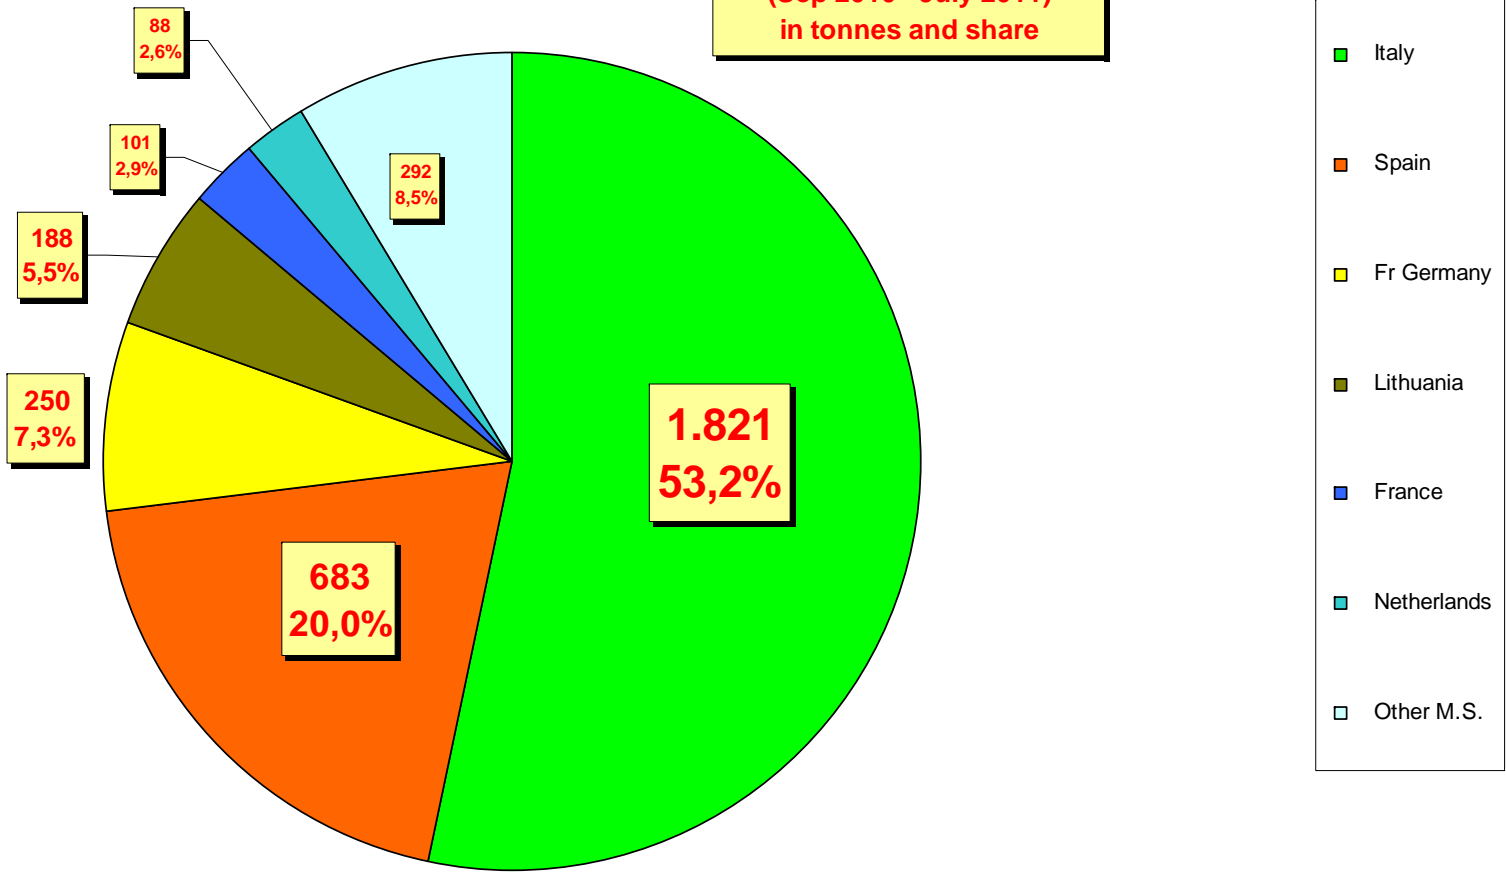

EU27 Imports (per type from the World)

European Commission
Agriculture and Rural Development

Tonnes

	Sep 2007 - Aug 2008	Sep 2008 - Aug 2009	Sep 2009 - Aug 2010	Sep 2010 - July 2011
■ Total imports from World	185.640	198.955	187.257	201.888
■ Shelled (CN 0802.22)	95.585	107.682	103.075	115.193
■ Processed (CN 2008.19.19+95)	84.440	85.970	78.195	80.049
■ In shell (CN 0802.21)	5.615	5.302	5.987	6.645

European Commission
Agriculture and Rural Development

EU27 Exports Shelled by M.S.

European Commission
Agriculture and Rural Development

**EU27 exports shelled by M.S.
(Sep 2010 - July 2011)
in tonnes and share**