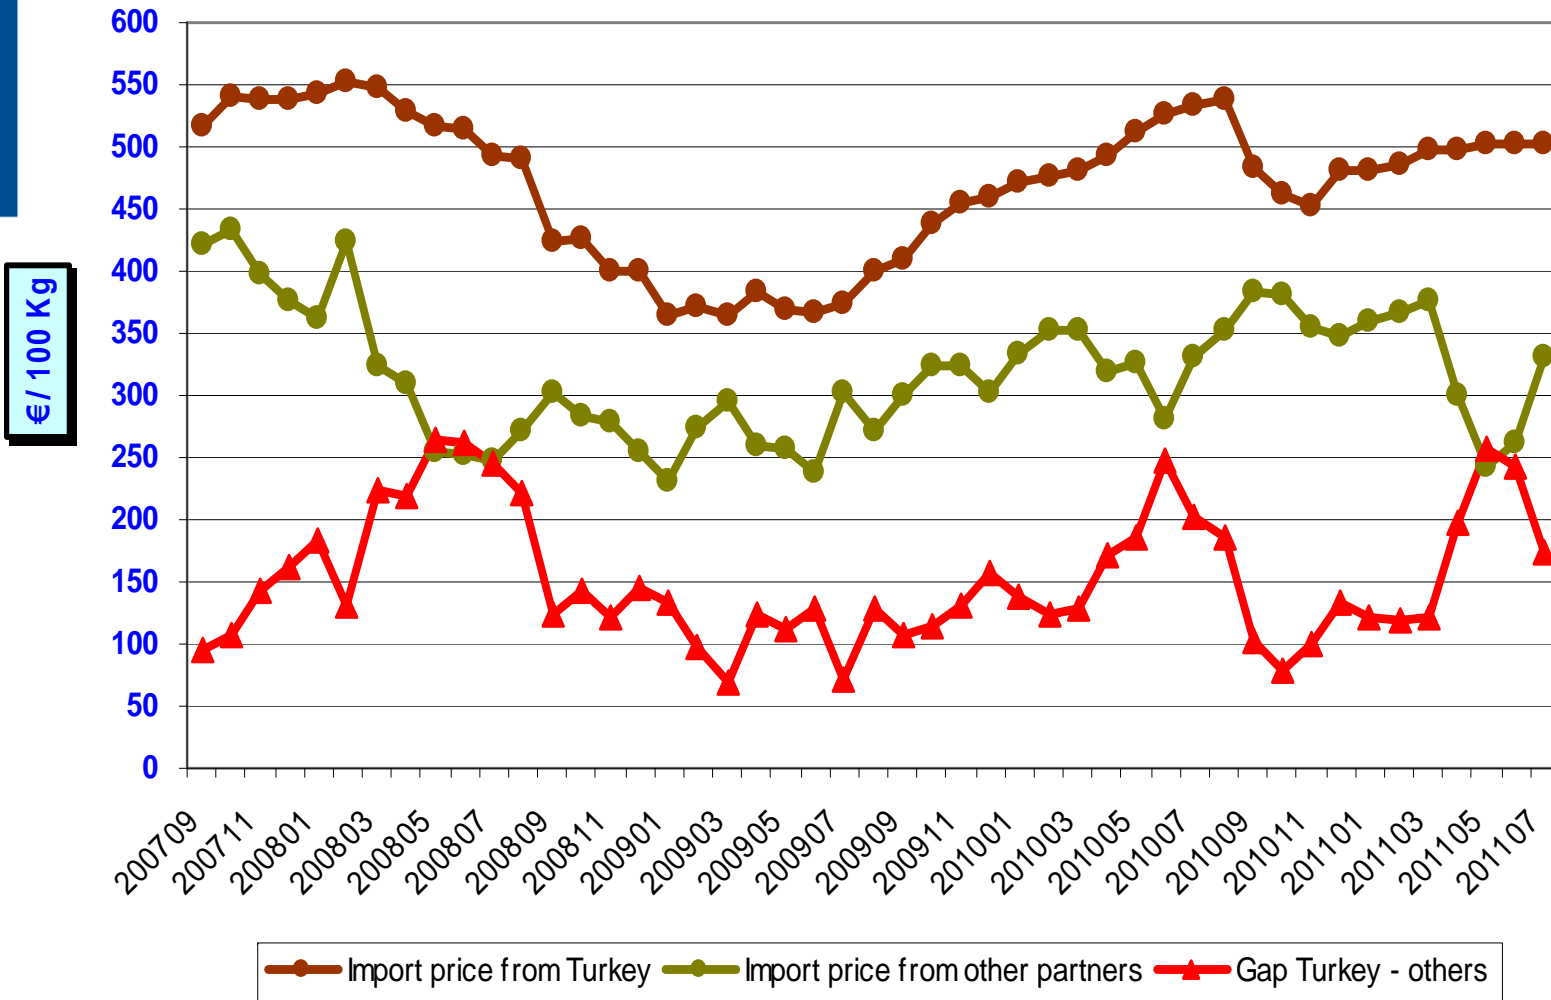

European Commission
Agriculture and Rural Development

EU27 Price Imports (FOB) (Hazelnuts per 100 kg)

European Commission
Agriculture and Rural Development

EU27 Price Imports (FOB) (Shelled hazelnuts per 100 kg)