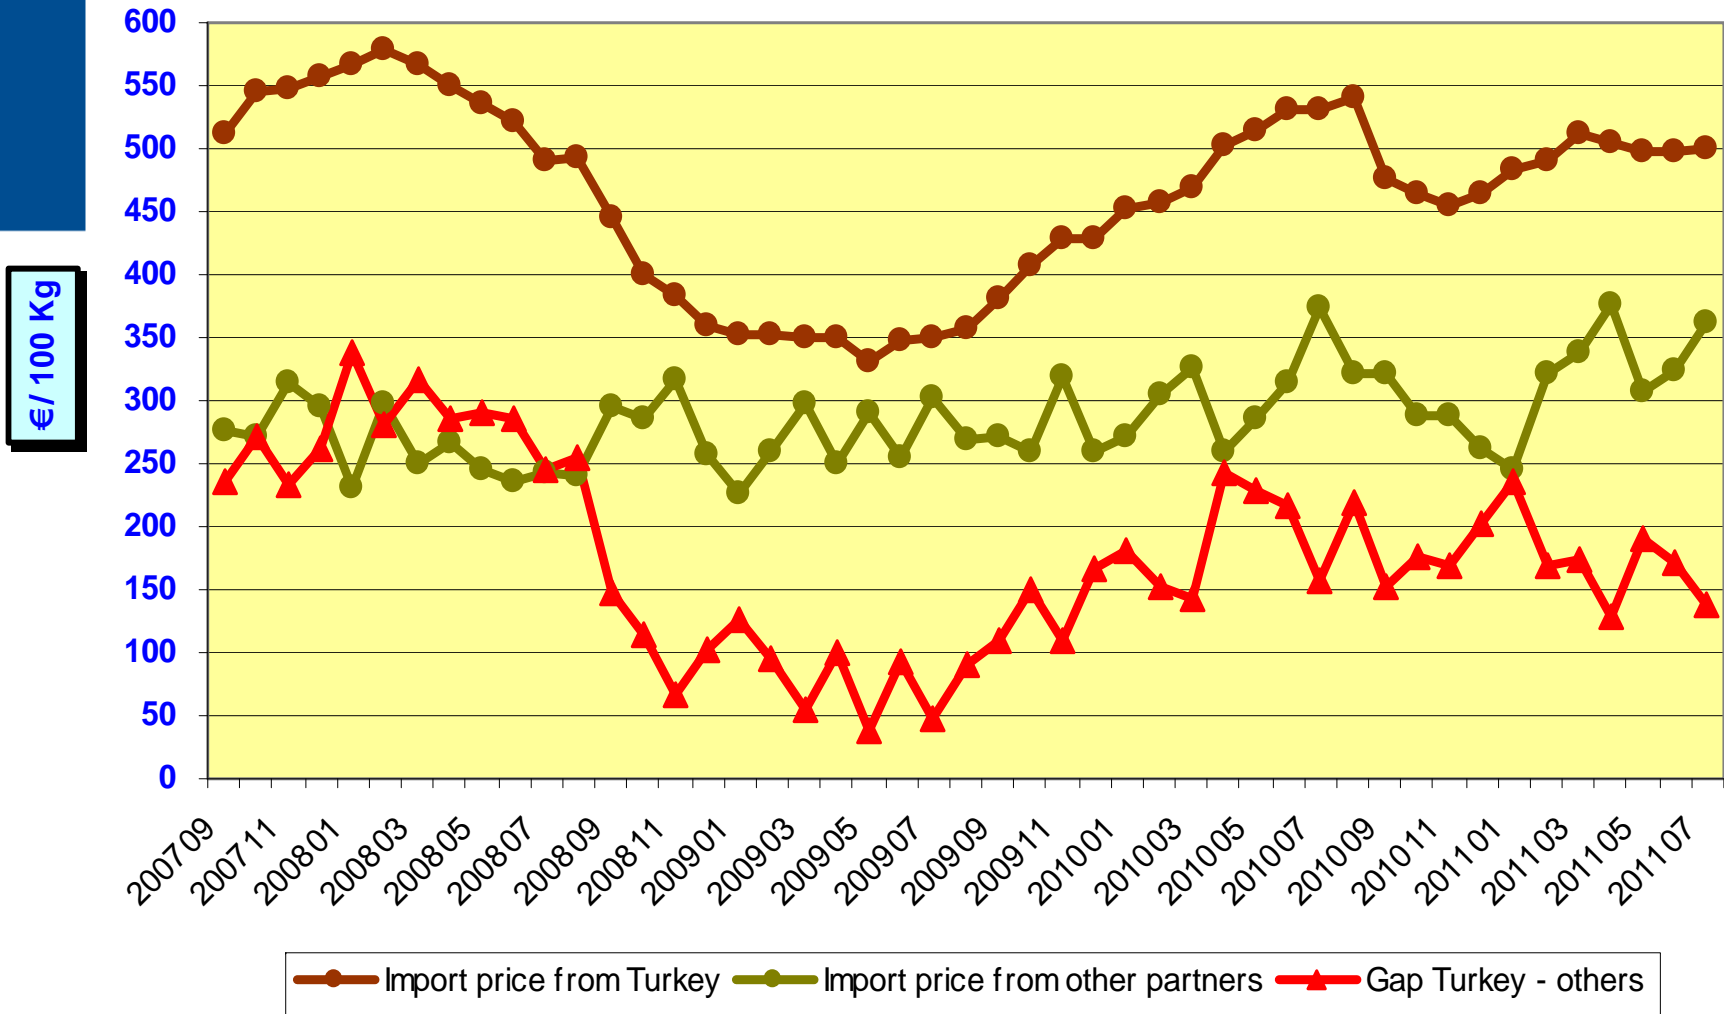

European Commission
Agriculture and Rural Development

EU27 Price Imports (FOB) (Processed hazelnuts per 100 kg)

European Commission
Agriculture and Rural Development

Trade Intra-EU27 (per type)

European Commission
Agriculture and Rural Development